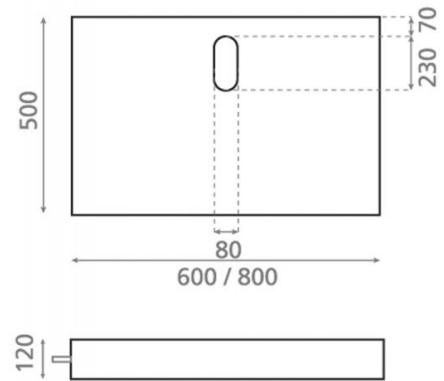

Top

Ref. 02P WN

600x500x120 mm.

Features

Towel rail included.
Wood finishes: WN (Wengue).

Available colors: